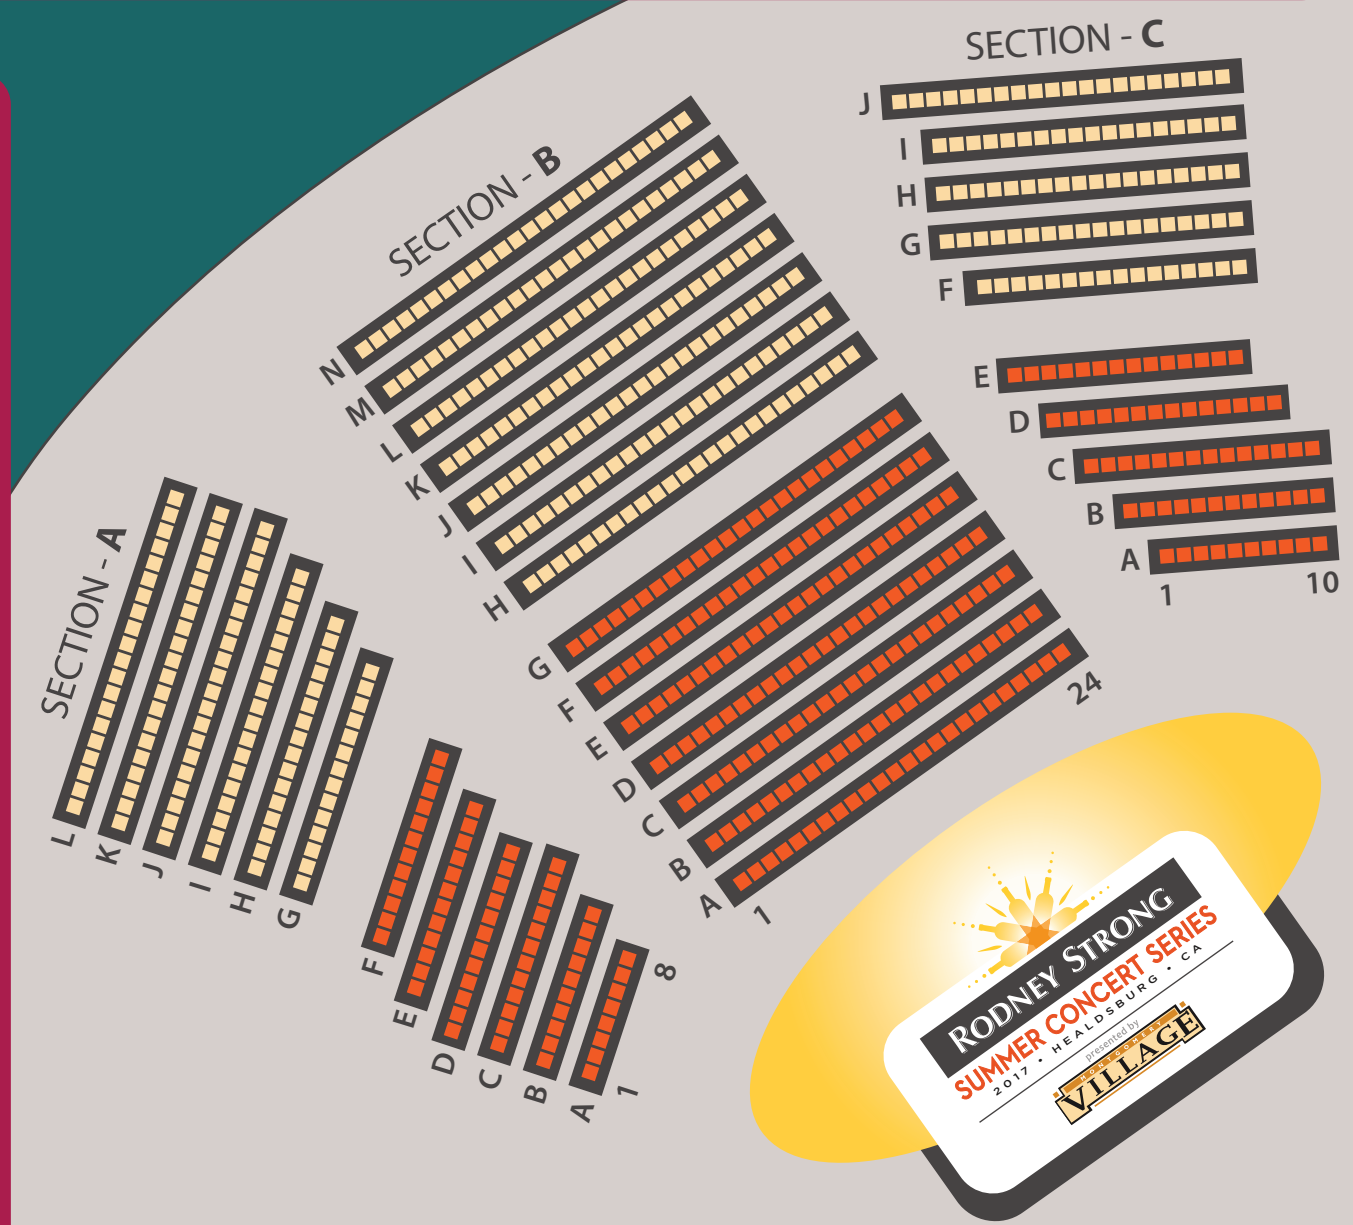

TICKET MAP & PRICING

INDIVIDUAL PERFORMANCES TICKET PRICES

Prime Reserved
\$129

Reserved
\$119

GA/Lawn
\$89

SERIES TICKET PRICES

Prime Reserved Package
\$516

Reserved Package
\$476

GA/Lawn Package
\$356

Note: A Series Package includes one ticket to all 4 shows.

Note: A \$5 Facility Fee will be added to the price of each ticket for individual and series ticket purchases. Convenience charges apply for online and phone orders. Map not to scale and seat positioning may vary slightly.