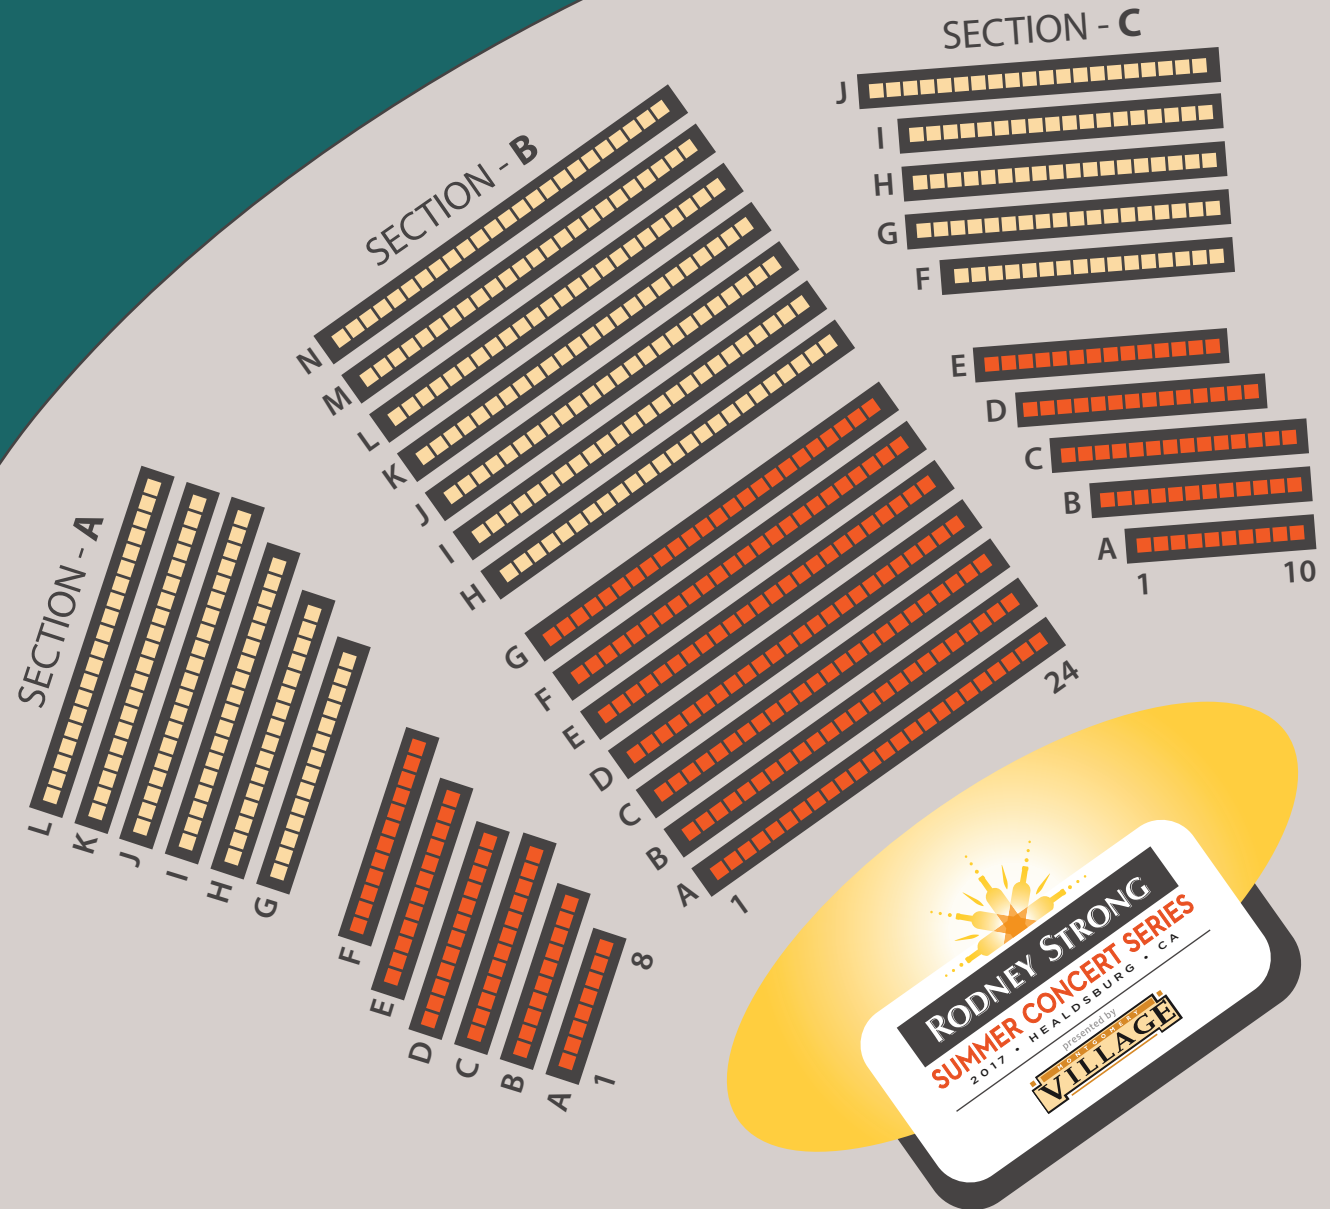

# TICKET MAP & PRICING

## INDIVIDUAL PERFORMANCES TICKET PRICES

*Prime Reserved*  
\$129

*Reserved*  
\$119

*GA/Lawn*  
\$89

## SERIES TICKET PRICES

*Prime Reserved Package*  
\$516

*Reserved Package*  
\$476

*GA/Lawn Package*  
\$356

*Note: A Series Package includes one ticket to all 4 shows.*

*Note: A \$5 Facility Fee will be added to the price of each ticket for individual and series ticket purchases. Convenience charges apply for online and phone orders. Map not to scale and seat positioning may vary slightly.*